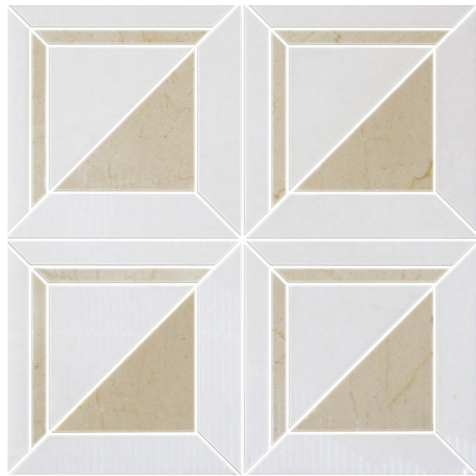

MP 44.092
Thassos, Crema Marfil